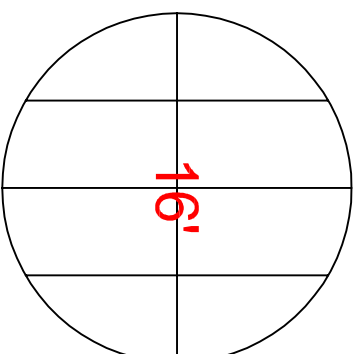

24ft (7317) dia. circle made up out of:
8 @ 8x4 decks and 8 specials.
Available as a quad or semi

20ft (6097) dia circle made up out of:
6 @ 8x4 decks and 8 specials
Available as a quad or a semi

16ft (4878) dia. circle made up out of:
8 special pieces
Available as a quad or semi

16ft (4878) dia. circle made up out of:
2 @ 8x4 decks and 6 specials
Also available as a semi

STEELDECK HIRE STOCK Circles

12' (3658) dia. circle
Available as a quad or semi

10' (3048) dia. circle
Available as semi or quad

8ft (2440) dia. circle
Available as a quad or semi

6ft (1830) dia. circle
Available as a semi

4ft (1220) dia. circle
Available as a semi