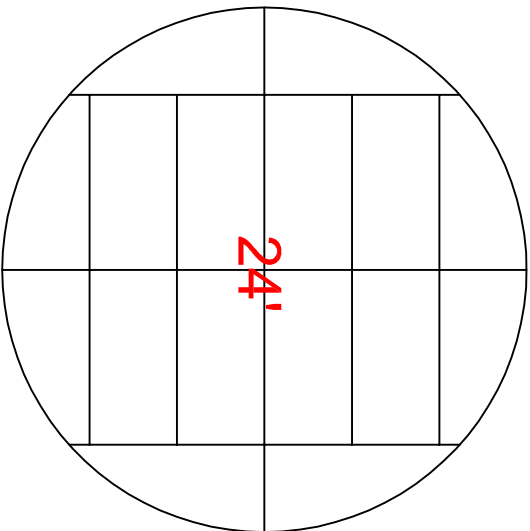

24ft (7317) dia. circle made up out of:
8 @ 8x4 decks and 8 specials.
Available as a quad or semi

20ft (6097) dia circle made up out of:
6 @ 8x4 decks and 8 specials
Available as a quad or a semi

16ft (4878) dia. circle made up out of:
8 special pieces
Available as a quad or semi

16ft (4878) dia. circle made up out of:
2 @ 8x4 decks and 6 specials
Also available as a semi

STEELDECK HIRE STOCK Circles

12' (3658) dia. circle
Available as a quad or semi

10' (3048) dia. circle
Available as semi or quad

8ft (2440) dia. circle
Available as a quad or semi

6ft (1830) dia. circle
Available as a semi

4ft (1220) dia. circle
Available as a semi