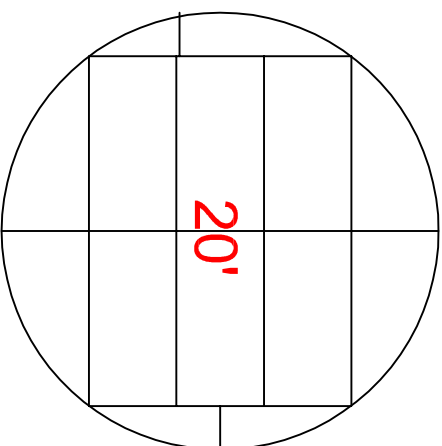

24ft (7317) dia. circle made up out of:
8 @ 8x4 decks and 8 specials.
Available as a quad or semi

20ft (6097) dia circle made up out of:
6 @ 8x4 decks and 8 specials
Available as a quad or a semi

16ft (4878) dia. circle made up out of:
8 special pieces
Available as a quad or semi

16ft (4878) dia. circle made up out of:
2 @ 8x4 decks and 6 specials
Also available as a semi

STEELDECK HIRE STOCK Circles

12' (3658) dia. circle
Available as a quad or semi

10' (3048) dia. circle
Available as semi or quad

8ft (2440) dia. circle
Available as a quad or semi

6ft (1830) dia. circle
Available as a semi

4ft (1220) dia. circle
Available as a semi