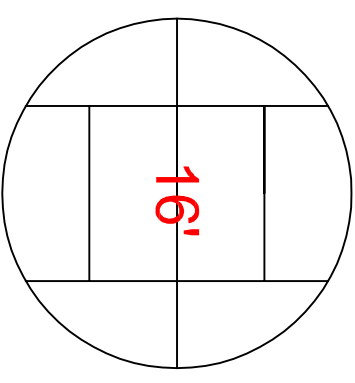

24ft (7317) dia. circle made up out of:
8 @ 8x4 decks and 8 specials.
Available as a quad or semi

20ft (6097) dia circle made up out of:
6 @ 8x4 decks and 8 specials
Available as a quad or a semi

16ft (4878) dia. circle made up out of:
8 special pieces
Available as a quad or semi

16ft (4878) dia. circle made up out of:
2 @ 8x4 decks and 6 specials
Also available as a semi

STEELDECK HIRE STOCK Circles

12' (3658) dia. circle
Available as a quad or semi

10' (3048) dia. circle
Available as semi or quad

8ft (2440) dia. circle
Available as a quad or semi

6ft (1830) dia. circle
Available as a semi

4ft (1220) dia. circle
Available as a semi